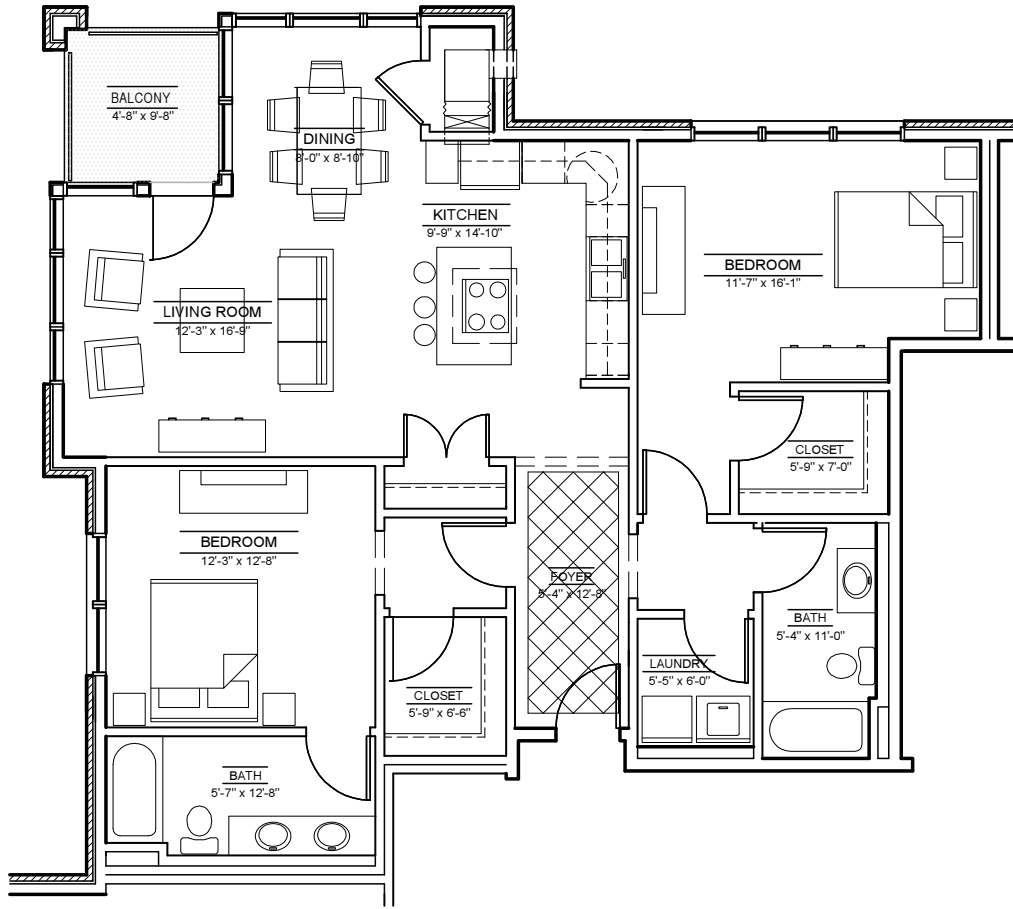

101, 201
301, 401

THE
CROSSING
EST. 2005

THE EDGEWATER
UNITS 101, 201, 301, 401
1385 SQUARE FEET
2 Bedroom/2 Bath/End Unit

MENDOTAHOMES INC.