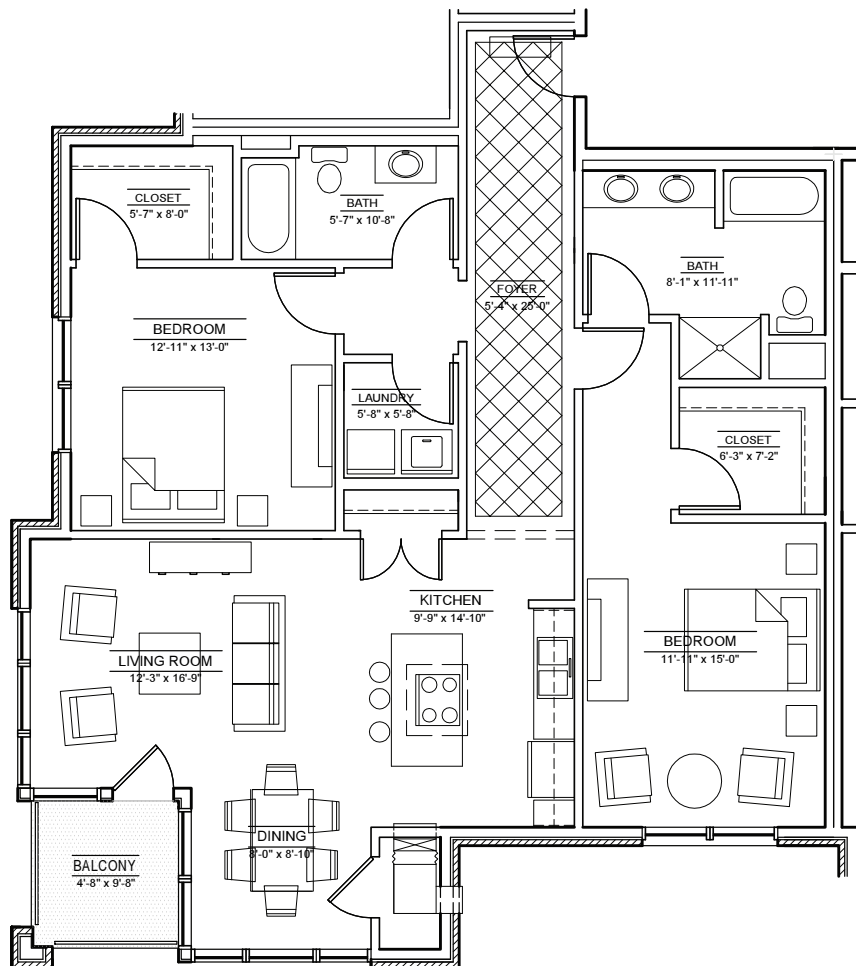

THE  
**CROSSING**  
 EST. 2005

THE EDGEWATER  
**UNITS 202, 302, 402**  
 1385 SQUARE FEET  
 2 Bedroom/2 Bath/End Unit

MENDOTAHOMES INC.