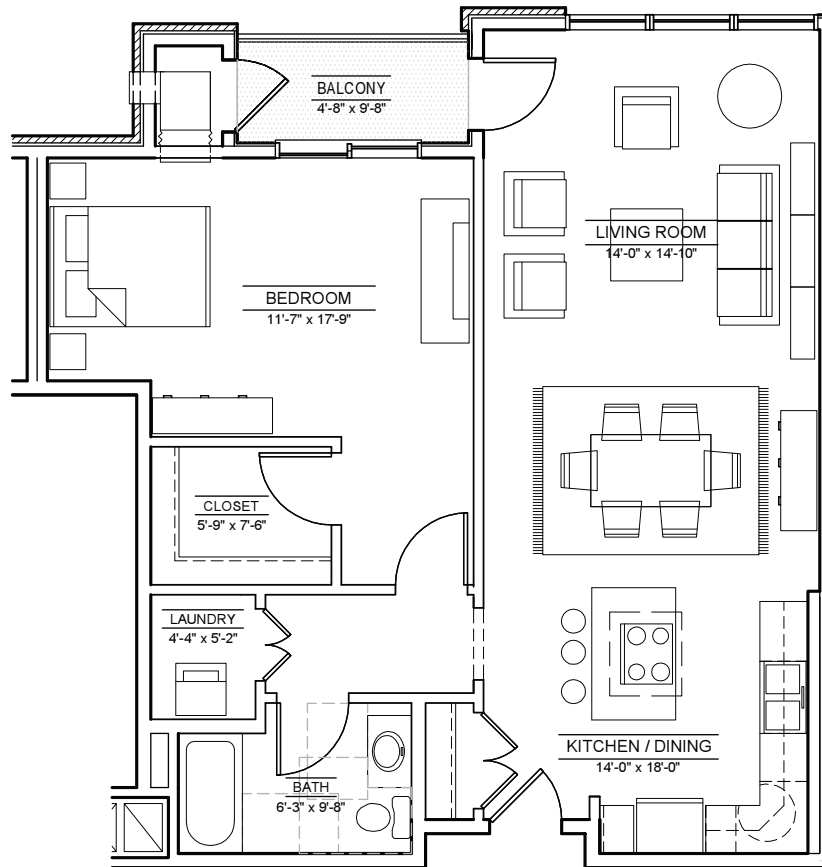

THE
CROSSING
EST. 2005

THE EDGEWATER
UNITS 203, 303, 403
900 SQUARE FEET
1 Bedroom/1 Bath

MENDOTAHOMES INC.