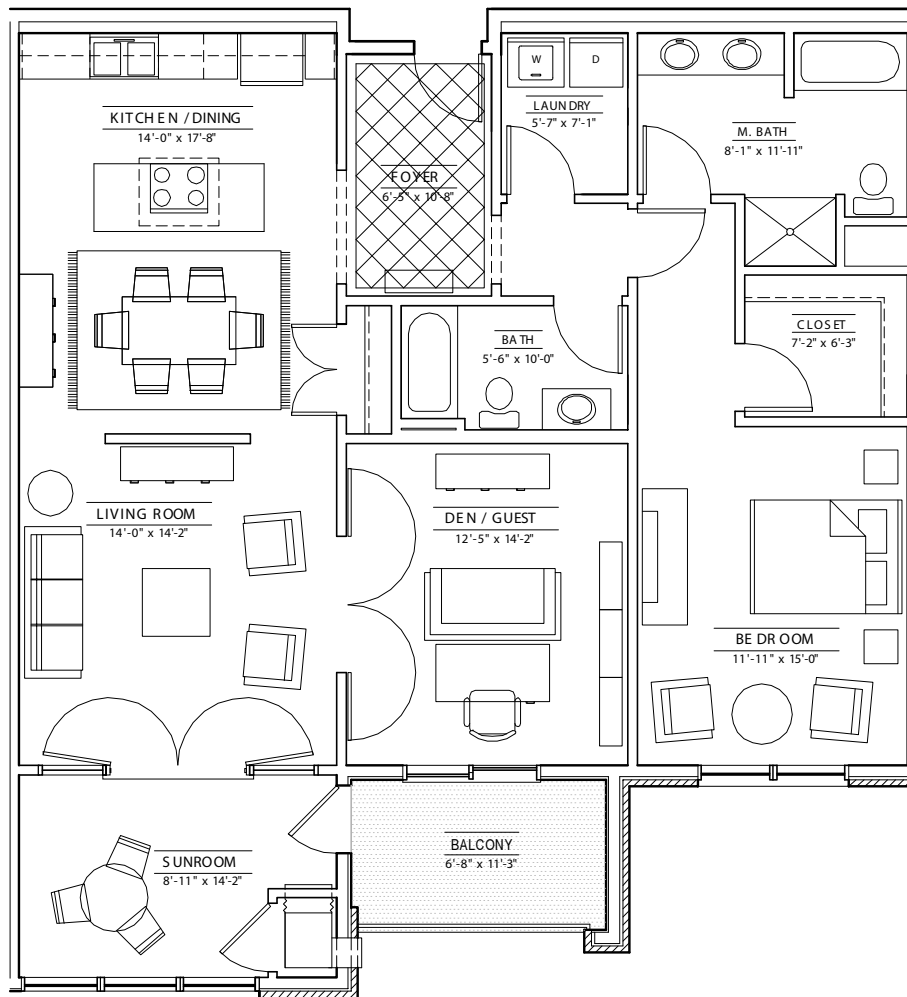

THE
CROSSING
 EST. 2005

THE EDGEWATER

UNITS 104

106, 206, 306, 406

114, 214, 314, 414

1415 SQUARE FEET

2 Bedroom/2 Bath/Sunroom

MENDOTAHOMES INC.