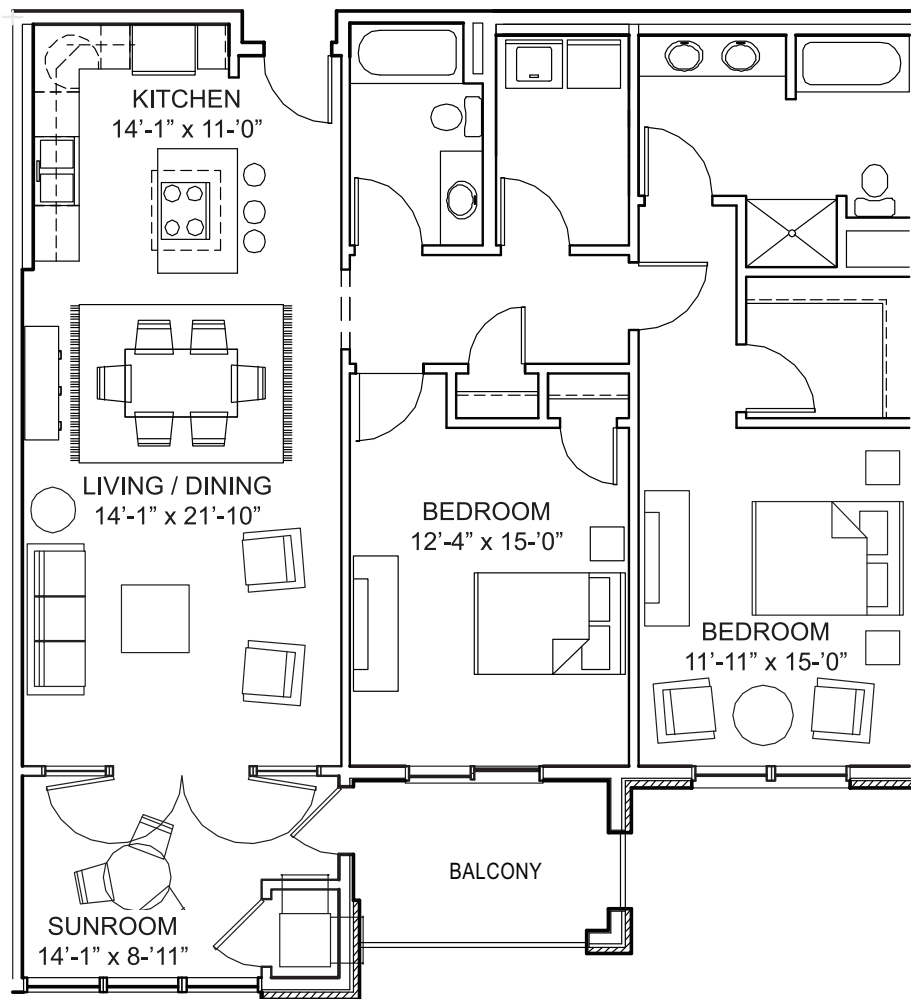

THE
CROSSING
 EST. 2005

THE EDGEWATER
 UNITS 108, 208, 308, 408
 110, 210, 310, 410
 1415 SQUARE FEET
 2 Bedroom/2 Bath/Sunroom

MENDOTAHOMES INC.