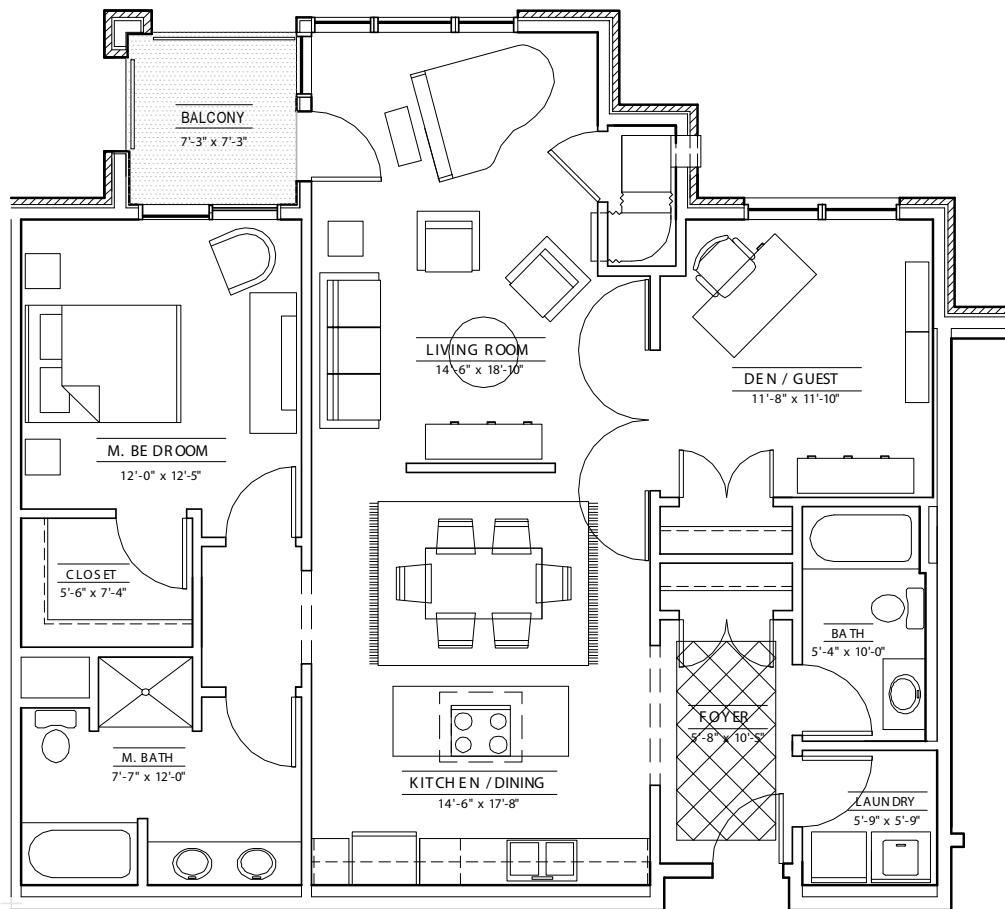

THE
CROSSING
 EST. 2005

THE EDGEWATER
 UNITS 111, 211, 311, 411
 1180 SQUARE FEET
 2 Bedroom/2 Bath

N > Cannon River

MENDOTAHOMES INC.