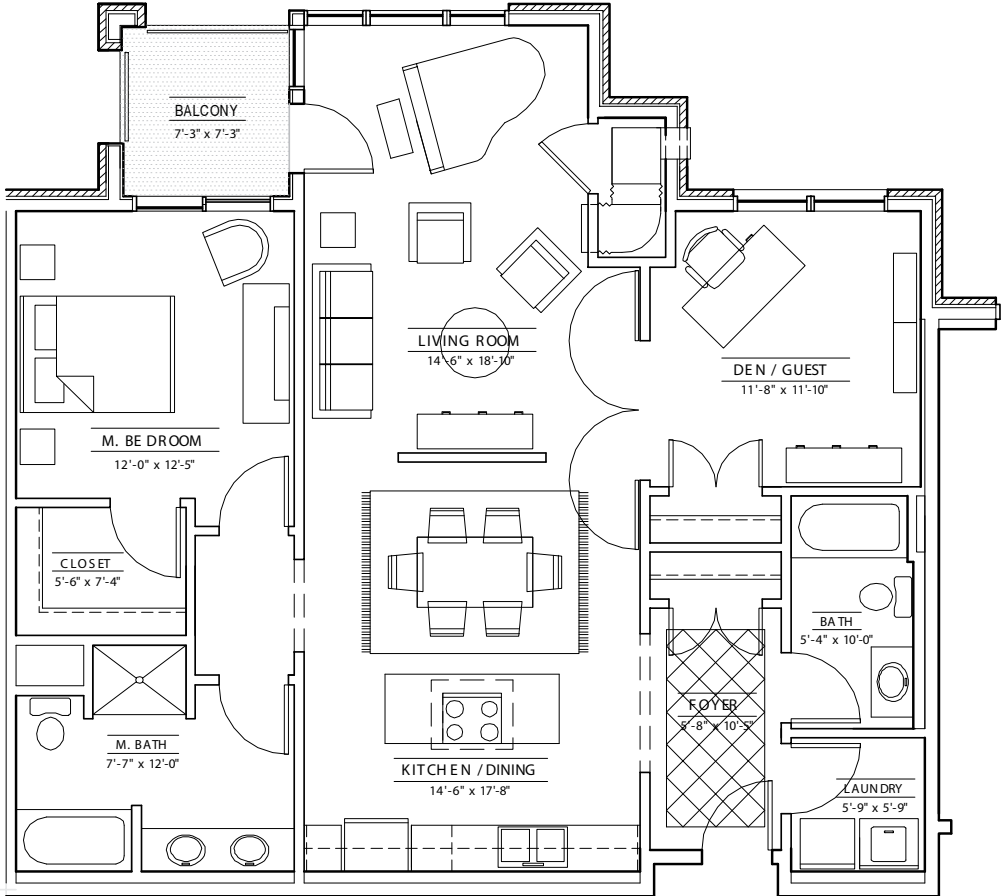

THE
CROSSING
 EST. 2005

UNITS 111, 211, 311, 411

1180 SQUARE FEET
 2 Bedroom/2 Bath

Floorplans, sizes, dimensions, and features are approximate and are subject to change without notice.