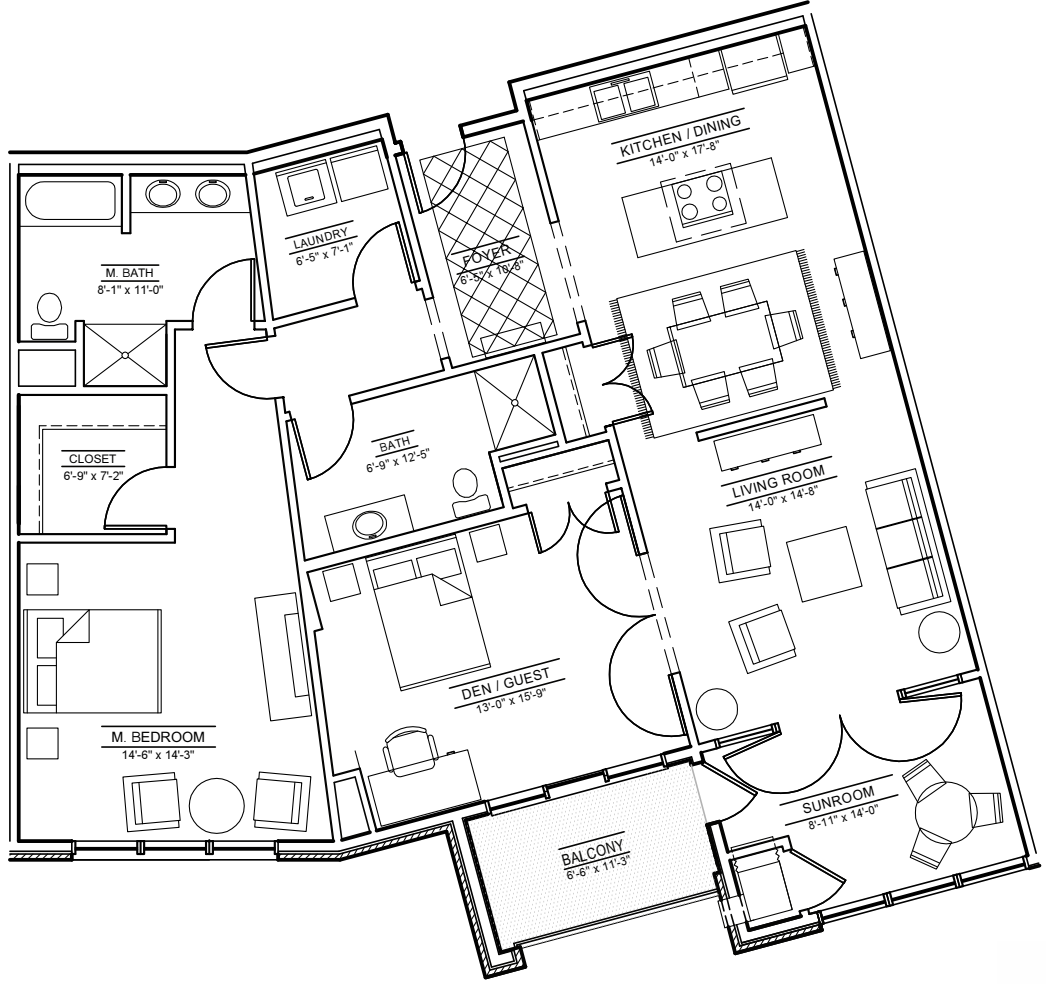

THE  
**CROSSING**  
 EST. 2005

THE EDGEWATER  
 UNITS 112, 212, 312, 412  
 1560 SQUARE FEET  
 2 Bedroom/2 Bath/Sunroom

N >  
 Cannon River

MENDOTAHOMES INC.