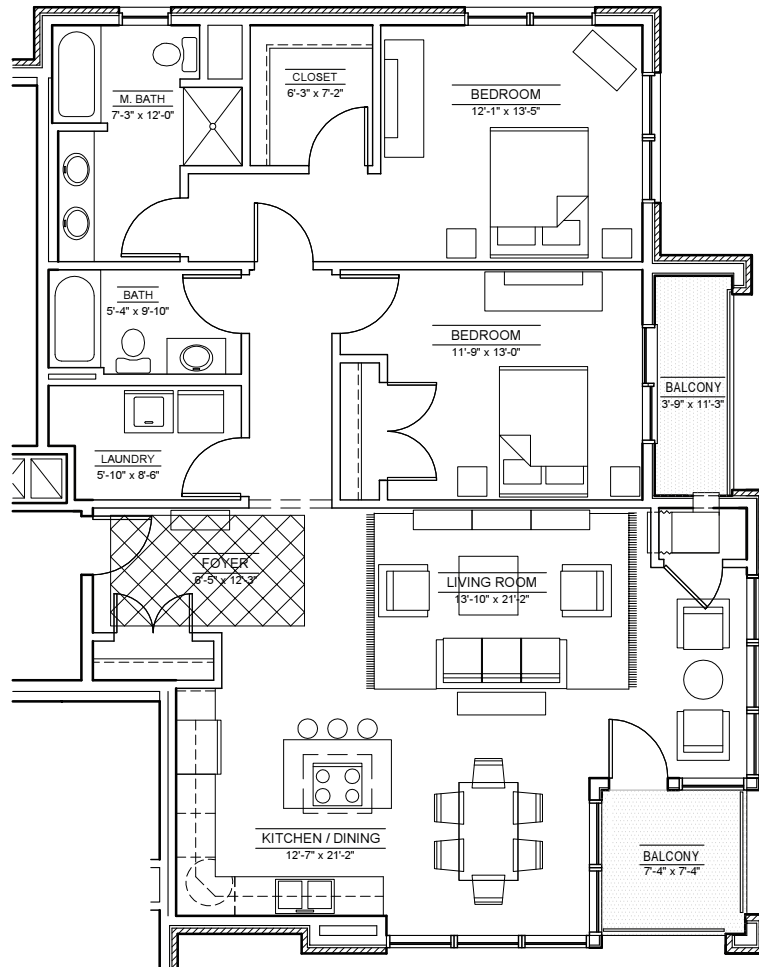

THE
CROSSING
 EST. 2005

THE EDGEWATER
UNITS 113, 213, 313, 413
 1385 SQUARE FEET
 2 Bedroom/2 Bath/End Unit

MENDOTAHOMES INC.