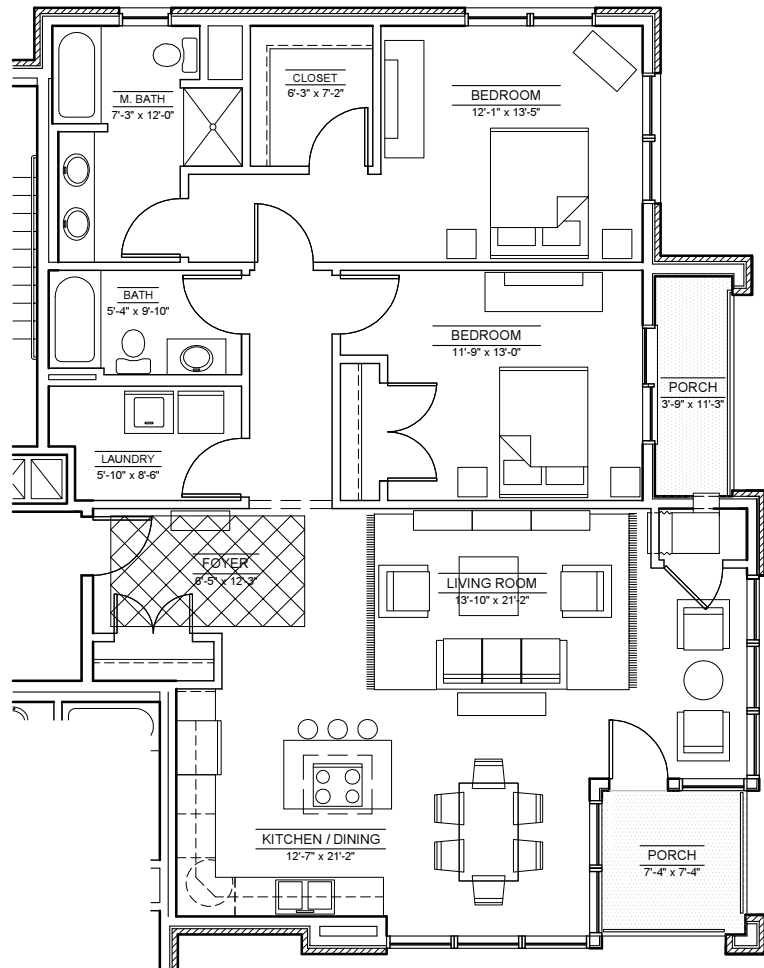

THE
CROSSING
 EST. 2005

**THE EDGEWATER
 UNITS 113, 213, 313**
 1385 SQUARE FEET
 2 Bedroom/2 Bath/End Unit

MENDOTAHOMES INC.