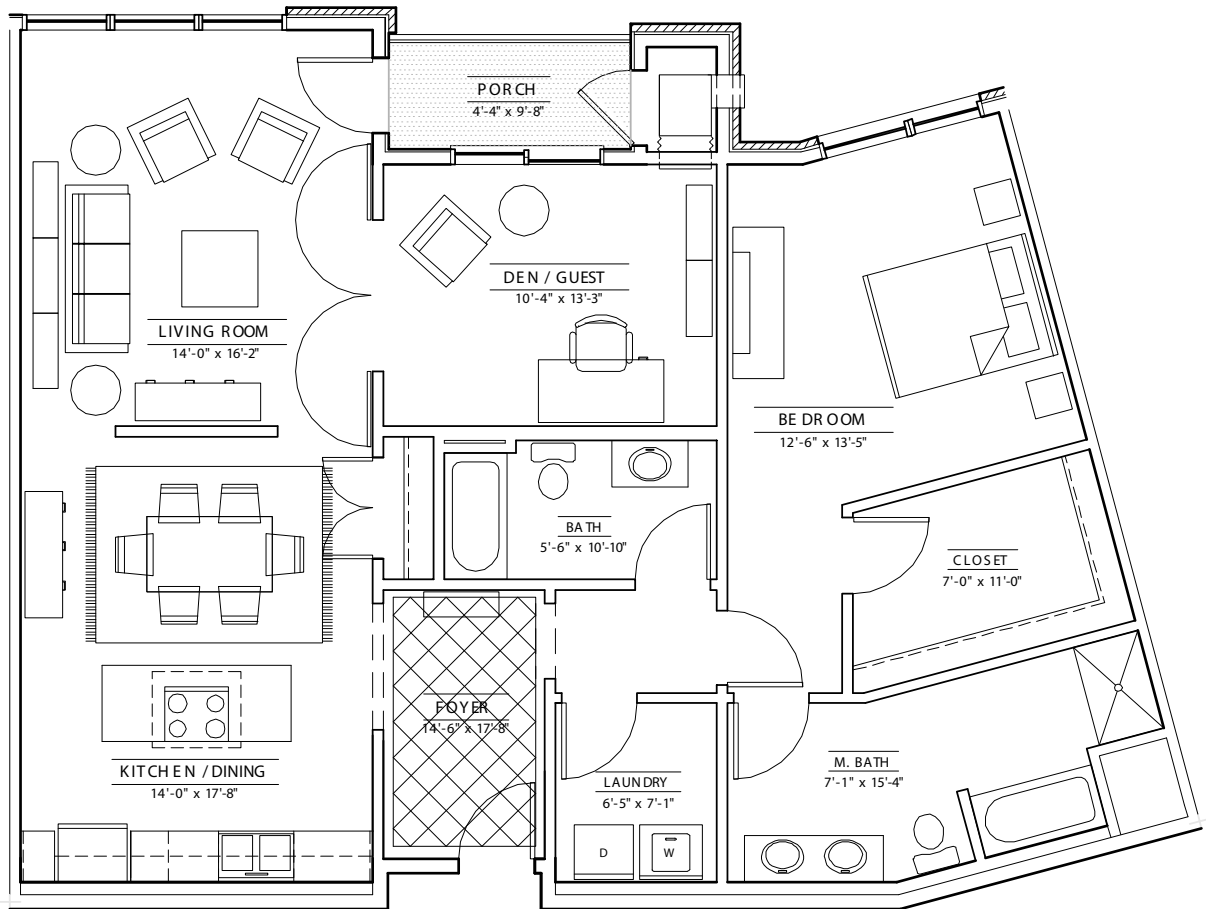

THE  
**CROSSING**  
 EST. 2005

**THE EDGEWATER**  
**UNITS 109, 209, 309**  
 1180 SQUARE FEET  
 2 Bedroom/2 Bath

MENDOTAHOMES INC.