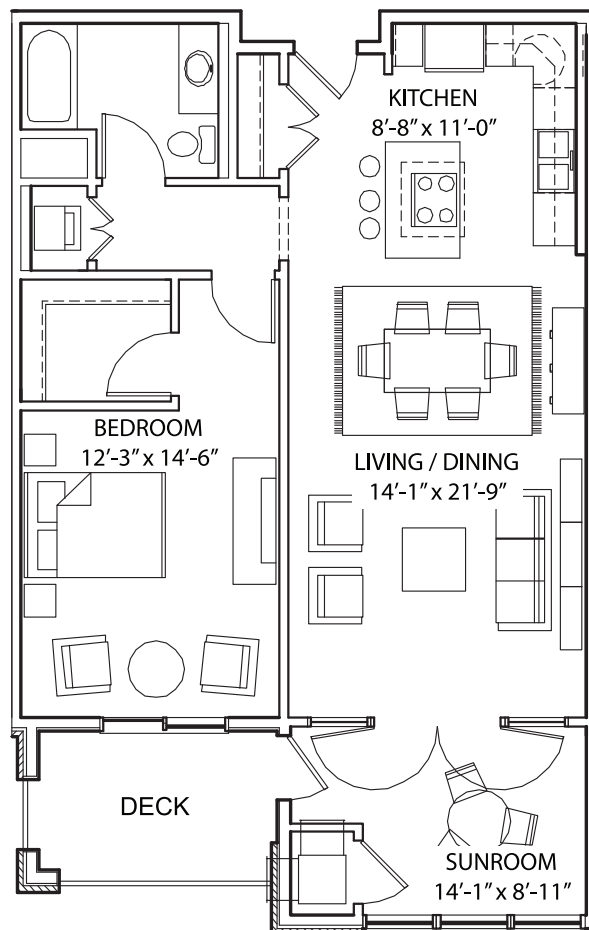

THE
CROSSING
EST. 2005

THE EDGEWATER
UNITS 204, 304
1000 SQUARE FEET
1 Bedroom/1 Bath/Sunroom

MENDOTAHOMES INC.