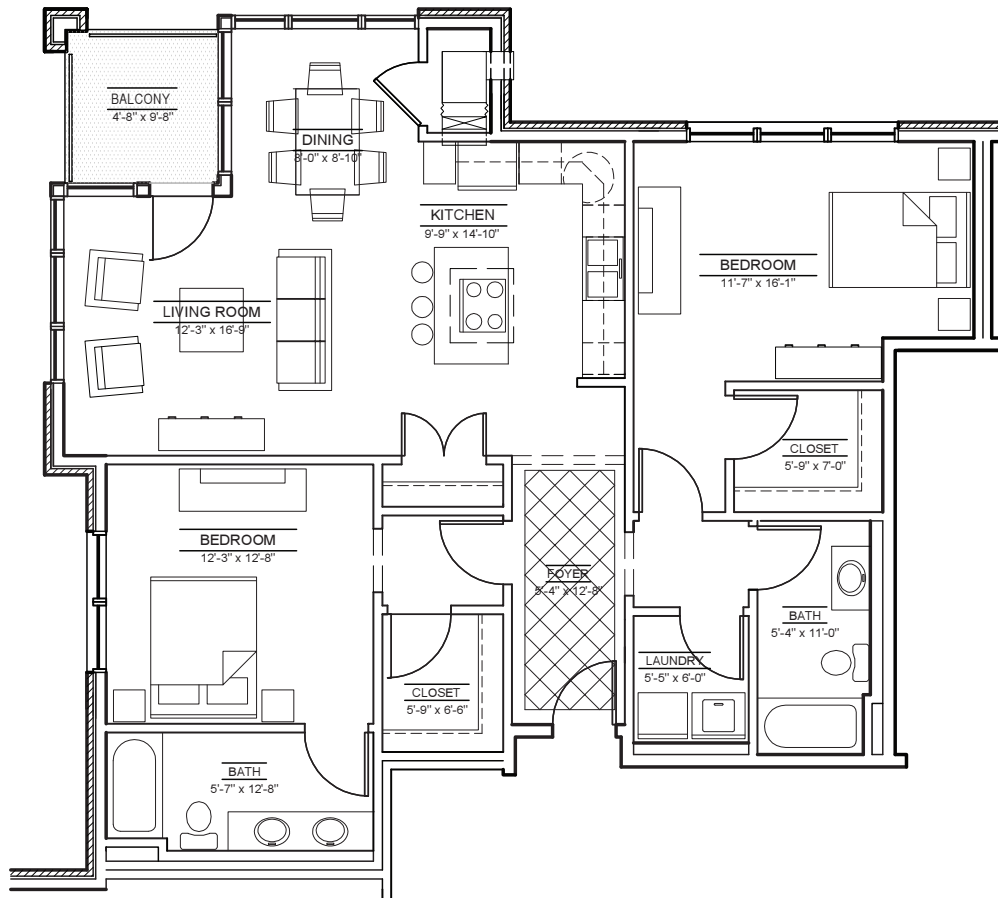

THE
CROSSING
 EST. 2005

UNITS 101, 201, 301, 401
 1385 SQUARE FEET
 2 Bedroom/2 Bath/End Unit

Floorplans, sizes, dimensions, and features are approximate and are subject to change without notice.