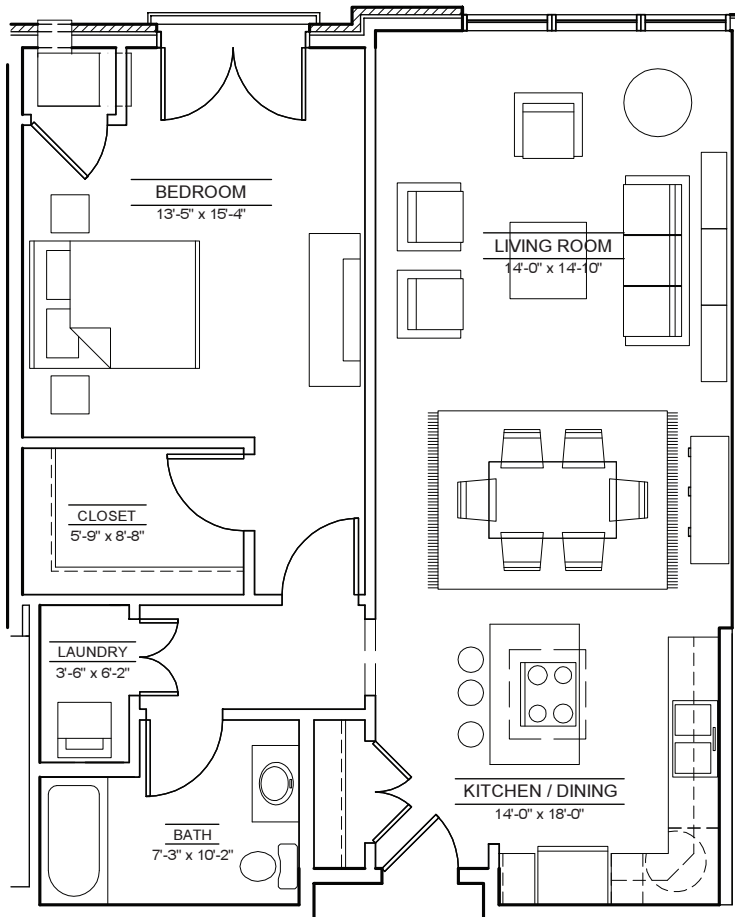

THE  
**CROSSING**  
EST. 2005

**UNITS 105, 107**  
905 SQUARE FEET  
1 Bedroom/1 Bath

Floorplans, sizes, dimensions, and features are approximate and are subject to change without notice.