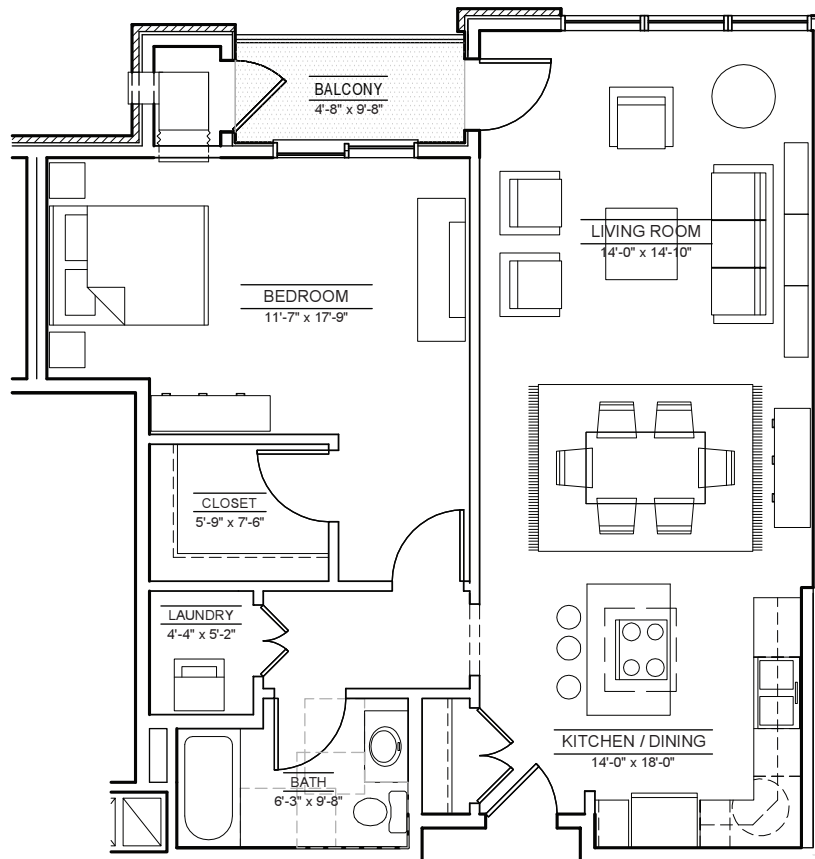

THE
CROSSING
EST. 2005

UNITS 203, 303, 403

900 SQUARE FEET

1 Bedroom/1 Bath

Floorplans, sizes, dimensions, and features are approximate and are subject to change without notice.